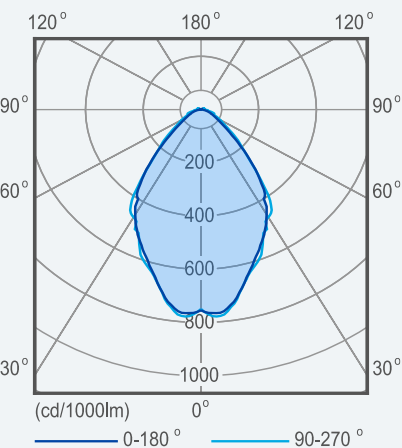

GUARANTEE / WARRANTY

5 years extended guarantee

HIGHLIGHTS & BENEFITS

- › Innovative linear LED trunking system
- › Delivered system efficiency of 160 lm/W
- › High-quality light output that is bright, consistent, and flicker-free
- › Optional 0-10V and DALI dimming capabilities that can customize the lighting level to fit any occasion
- › Available in Cool, Neutral & Warm White Color Temperatures
- › No upwards or UV light emission
- › Multiple switchable power combinations
- › Available in a range of beam angles to customize the direction and spread of the light
- › Easy tool-free mounting, maintenance free
- › Effective solution for lighting of industrial halls, workshops, storage areas, supermarkets, warehouses, factories and office