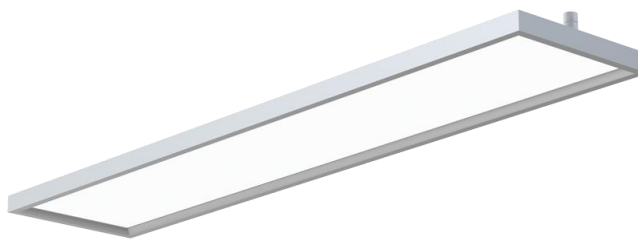

OCTA LIGHT BULGARIA JSC

www.octa-light.com  
info@octa-light.com

**GUARANTEE / WARRANTY**  
5 years extended guarantee

**HIGHLIGHTS & BENEFITS**

- Intensive stylish linear LED luminaire that provides excellent illumination
- Delivered system efficiency of 90 lm/W
- Providing direct and indirect lighting with soft and diffuse illumination
- High color rendering, making colors appear more vibrant and accurate
- Available in Cool, Neutral & Warm White Color Temperatures
- The sleek design features squared corners that complement any interior style
- Available with dimming options for smoother and more accurate lighting
- Long lifespan reducing maintenance costs and improving overall energy efficiency
- Low glare design (UGR<19) reducing eye strain and creating a comfortable atmosphere
- Perfect for offices, meeting rooms, conference halls and general spaces
- Ideal solution for office to commercial spaces

**ASN Series**

Surface Mounted LED Linear Luminaires

**FEATURES**

Operating voltage	200 - 240 V AC 50/60 Hz
IP rating	IP20
IK rating	IK02
LED package used	OCTALED
Dimmable	Yes DALI or 0-10V (Optional)
LED lifetime	50 000 h L90B10
Color rendering index	Ra>80
SDCM (MacAdam)	<3
Flicker	<5%
Power factor	>0.95
Emergency version	No
Options and accessories	WH,SI,BK

**ADDITIONAL INFORMATION**

Type of installation	Surface ceiling
Housing material	Aluminum
Optical system	Opal PMMA diffuser
Housing color	Black, silver or white
Operating temperature	-20°C to +45°C
Relative humidity	<80%
Electric class	I