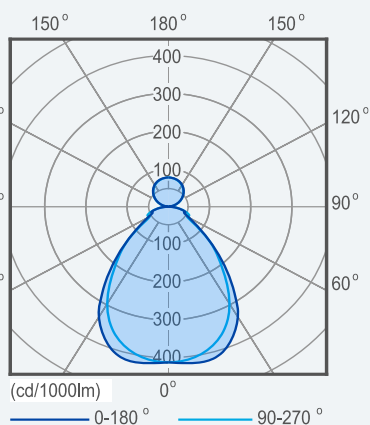

Options and accessories

Suffix to OC	Description
WH	White housing color
SI	Silver housing color
BK	Black housing color