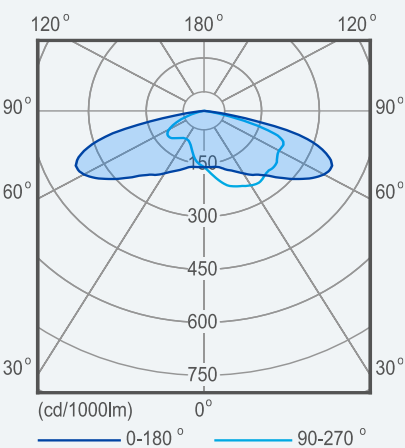

OCTA LIGHT BULGARIA JSC

www.octa-light.com
info@octa-light.com

RVT Series

Post LED Luminaires

GUARANTEE / WARRANTY

5 years extended guarantee

HIGHLIGHTS & BENEFITS

- Energy efficient park and garden LED luminaire
- Delivered system efficiency of 140 lm/W
- No upwards or UV light emission
- Built to last, with a long lifespan of up to 70,000 hours, minimizing the need for frequent replacements
- Available in Cool, Neutral & Warm White Color Temperatures
- Constructed with durable materials that can withstand exposure to the elements and resist corrosion
- Easy mounting, maintenance free
- Affordable and effective outdoor lighting solution
- High ingress protection design, resistant to dust, water, and other environmental factors
- Designed to withstand harsh weather conditions and physical impacts, ensuring remain reliable and long-lasting
- Ideal solution for pathways, walkways, parks, gardens, city centers, living areas and commercial properties

FEATURES

Operating voltage	220 - 240 V AC 50/60 Hz
IP rating	IP66
IK rating	IK08
LED package used	OCTALED
Dimmable	No
LED lifetime	70 000 h L90B10
Color rendering index	Ra>70, Ra>80 (Optional)
SDCM (MacAdam)	<3
Flicker	<5%
Power factor	>0.95
Emergency version	No

ADDITIONAL INFORMATION

Type of installation	From top
Housing material	Die-cast aluminum
Optical system	Lens + PC cover
Housing color	Dark grey
Operating temperature	-30°C to +50°C
Relative humidity	<90%
Electric class	I

PRODUCT SELECTION