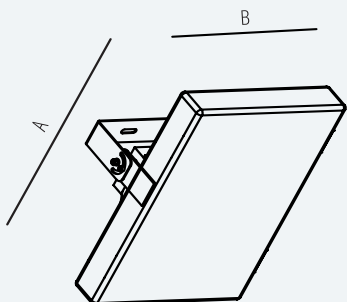

GUARANTEE / WARRANTY

5 years extended guarantee

HIGHLIGHTS & BENEFITS

- Effective flood light LED luminaire
- Delivered system efficiency of 140 lm/W
- Superb heat dissipation and long lifespan
- High-quality light output that is bright, consistent, and flicker-free
- Available in Cool, Neutral & Warm White Color Temperatures
- Constructed with durable materials that can withstand exposure to the elements and resist corrosion
- Robust IP66/IK08 protected construction
- LM-80 certified Octa Light LED packages
- Adjustable projecting direction
- Compact design for low weight and high wind resistance
- Wide range of optics and light distributions
- Effective solution for sport court fields, tunnels, warehouses, factories, workshops, stadium and bill boards