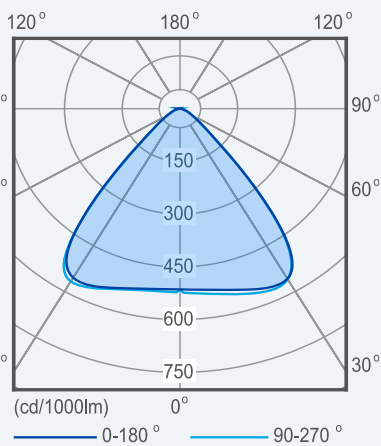

GUARANTEE / WARRANTY

5 years extended guarantee

HIGHLIGHTS & BENEFITS

- Effective flood light LED luminaire
- Delivered system efficiency of 140 lm/W
- Superb heat dissipation and long lifespan
- High-quality light output that is bright, consistent, and flicker-free
- Available in Cool, Neutral & Warm White Color Temperatures
- Constructed with durable materials that can withstand exposure to the elements and resist corrosion
- Robust IP66/IK08 protected construction
- LM-80 certified Octa Light LED packages
- Adjustable projecting direction
- Compact design for low weight and high wind resistance
- Wide range of optics and light distributions
- Effective solution for sport court fields, tunnels, warehouses, factories, workshops, stadium and bill boards