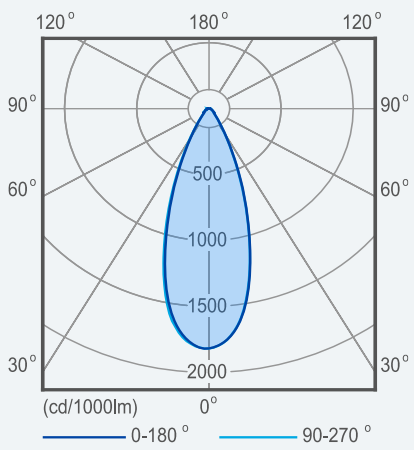

Optics:

Code Y	Beam angle
015	Beam angle 15°
024	Beam angle 24°
036	Beam angle 36°

Options and accessories

Suffix to OC	Description
BK	Black housing color
WH	White housing color
B	Black reflector
W	White reflector