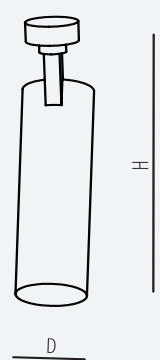

LED DRIVERS	
Standard LED Driver	Premium constant current LED driver

WIRING INFORMATION	
Cable/Flying Lead	None
Type of wiring required	Parallel to mains supply voltage

Octa Light Bulgaria is a completely vertically integrated manufacturer of LED packages, LED modules, LED lamps and LED luminaires. The company was established in 2010 as the first Light Emitting Diodes (LED) manufacturer with production based entirely in the EU. Company's LED portfolio includes powerful high-brightness light emitting diodes, last generation of low-power & mid-power LEDs, wide range of COBs, and innovative AC LED modules, as well as special application LEDs. We are constantly expanding our LEDs range to bring highest performance and quality of light sources. Our business scope includes OEM and ODM supply of LED packages, LED engines, luminaires and lamps.

Octa Light Bulgaria offers also complete lighting solutions accomplishing variety of lighting projects with own range of luminaires. Further to its core lighting business the company offers Contract Electronics Manufacturing /CEM/ for key industries.