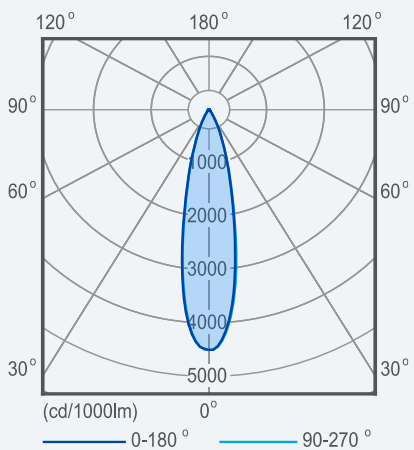

FEATURES

Operating voltage	220 - 240 V AC 50/60 Hz
IP rating	IP20
IK rating	IK02
LED package used	OCTALED
Dimmable	Yes DALI or 0-10V (Optional)
LED lifetime	70 000 h L90B10
Color rendering index	Ra>80, Ra>90 (Optional)
SDCM (MacAdam)	<3
Flicker	<5%
Power factor	>0.95
Emergency version	Yes 3 hours or CBS (optional)
Options and accessories	3HR, CBS, HCS, SLD, DB, AB, MS, IV, LS, TG, CTC, ZWC

ADDITIONAL INFORMATION

Type of installation	Recessed
Housing material	Die-cast aluminum heatsink
Optical system	COB Lens + antiglare reflector w/ standard beam angle 25°
Housing color	Grey
Operating temperature	-20°C to +45°C
Relative humidity	<70%
Electric class	I

PRODUCT SELECTION

Product order code (OC)	Power	Lumen output			Efficiency *for 840	Input current	Dimensions DxH, mm
		lm CW	lm NW	lm WW			
ESTQ2085010Y8 CC	10W	900	900	810	90 lm/W	46 mA	ø85x95
ESTQ2085012Y8 CC	12W	1 080	1 080	972	90 lm/W	55 mA	ø85x95

COLOR TEMPERATURE SELECTION

Correlated color temperatures CC			
2700 K	27	Warm White	WW
3000 K	30	Warm White	WW
4000 K	40	Neutral White	NW

Optics:

Code Y	Beam angle
016	Beam angle 16°
025	Beam angle 25°
035	Beam angle 35°

Options and accessories

Suffix to OC	Description
3HR	3 hours battery pack
CBS	Addr.mod.for central battery system
HCS	Honeycomb shield
SLD	Soft light optical diffuser
DB	Dazzling black reflector
AB	Agate black reflector
MS	Moonlight silver reflector
IV	Ivory reflector
LS	Linen silver reflector
TG	Local tyrant gold reflector
CTC	Color temperature change
ZWC	Zigbee wireless control