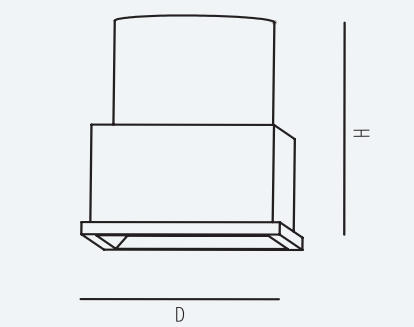

LED DRIVERS

Standard LED Driver	Premium constant current LED driver
DALI driver	DAL suffix to order code
1-10V dim. LED Driver	DIM suffix to order code

WIRING INFORMATION

Cable/Flying Lead	None
Type of wiring required	Parallel to mains supply voltage

Octa Light Bulgaria is a completely vertically integrated manufacturer of LED packages, LED modules, LED lamps and LED luminaires. The company was established in 2010 as the first Light Emitting Diodes (LED) manufacturer with production based entirely in the EU. Company's LED portfolio includes powerful high-brightness light emitting diodes, last generation of low-power & mid-power LEDs, wide range of COBs, and innovative AC LED modules, as well as special application LEDs. We are constantly expanding our LEDs range to bring highest performance and quality of light sources. Our business scope includes OEM and ODM supply of LED packages, LED engines, luminaires and lamps.

Octa Light Bulgaria offers also complete lighting solutions accomplishing variety of lighting projects with own range of luminaires. Further to its core lighting business the company offers Contract Electronics Manufacturing /CEM/ for key industries.