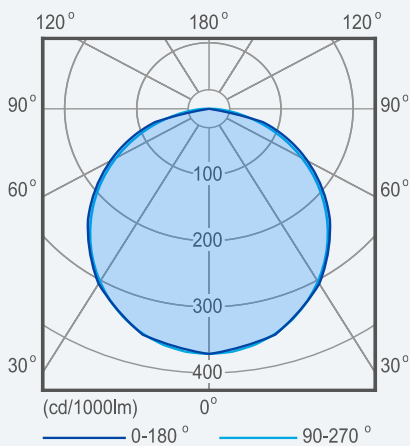

Options and accessories

Suffix to OC	Description
BK	Black housing color
WH	White housing color
SI	Silver housing color
3HR	3 hours battery pack
CBS	Addr.mod.for central battery system
RCS	Recessed mounting frame
SUS	Suspension kit

LED DRIVERS

Standard LED Driver	Premium constant current LED driver
DALI driver	DALI suffix to order code
1-10V dim. LED Driver	DIM suffix to order code